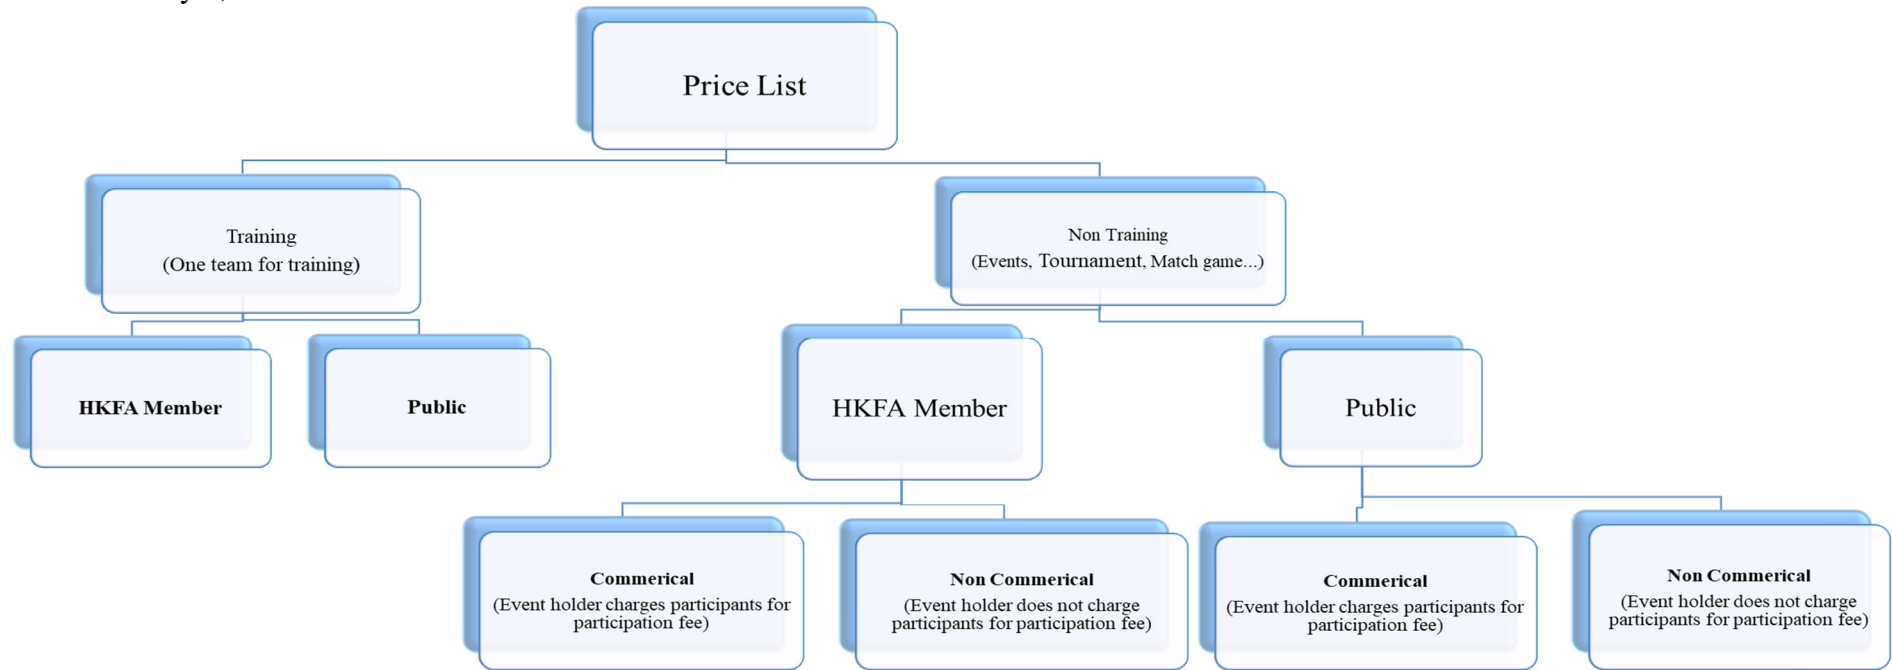

Effective on January 1, 2022

Training (Per Pitch/Per Hour)			
	HKFA Member	Public(Individual)	Public (School/Charity / NGO / Govnt Dept etc.)
Natural Pitch			
Non - Peak	HK\$600.00	HK\$700.00	HK\$630.00
Peak	HK\$900.00	HK\$1,150.00	HK\$1,050.00
Peak+Floodnight	HK\$950.00	HK\$1,200.00	HK\$1,100.00
Synthetic Pitch			
Non - Peak	HK\$300.00	HK\$350.00	HK\$315.00
Peak	HK\$450.00	HK\$580.00	HK\$525.00
Peak+Floodnight	HK\$500.00	HK\$630.00	HK\$575.00

Non - Training Non-Commerical Event (Per Pitch/Per Hour)			
	HKFA Member	Public(Individual)	Public (School/Charity / NGO / Govnt Dept etc.)
Natural Pitch			
Non - Peak	HK\$900.00	HK\$1,050.00	HK\$950.00
Peak	HK\$1,500.00	HK\$1,750.00	HK\$1,600.00
Peak+Floodnight	HK\$1,550.00	HK\$1,800.00	HK\$1,650.00
Synthetic Pitch			
Non - Peak	HK\$450.00	HK\$550.00	HK\$500.00
Peak	HK\$750.00	HK\$900.00	HK\$800.00
Peak+Floodnight	HK\$800.00	HK\$950.00	HK\$850.00

* Peak Hours refer to starting at or after 4:00pm on Monday to Friday, and at any time on Saturday, Sunday and Public Holidays.

** Non-Peak Hours refer to time before 4:00pm on Monday to Friday, except Public Holidays